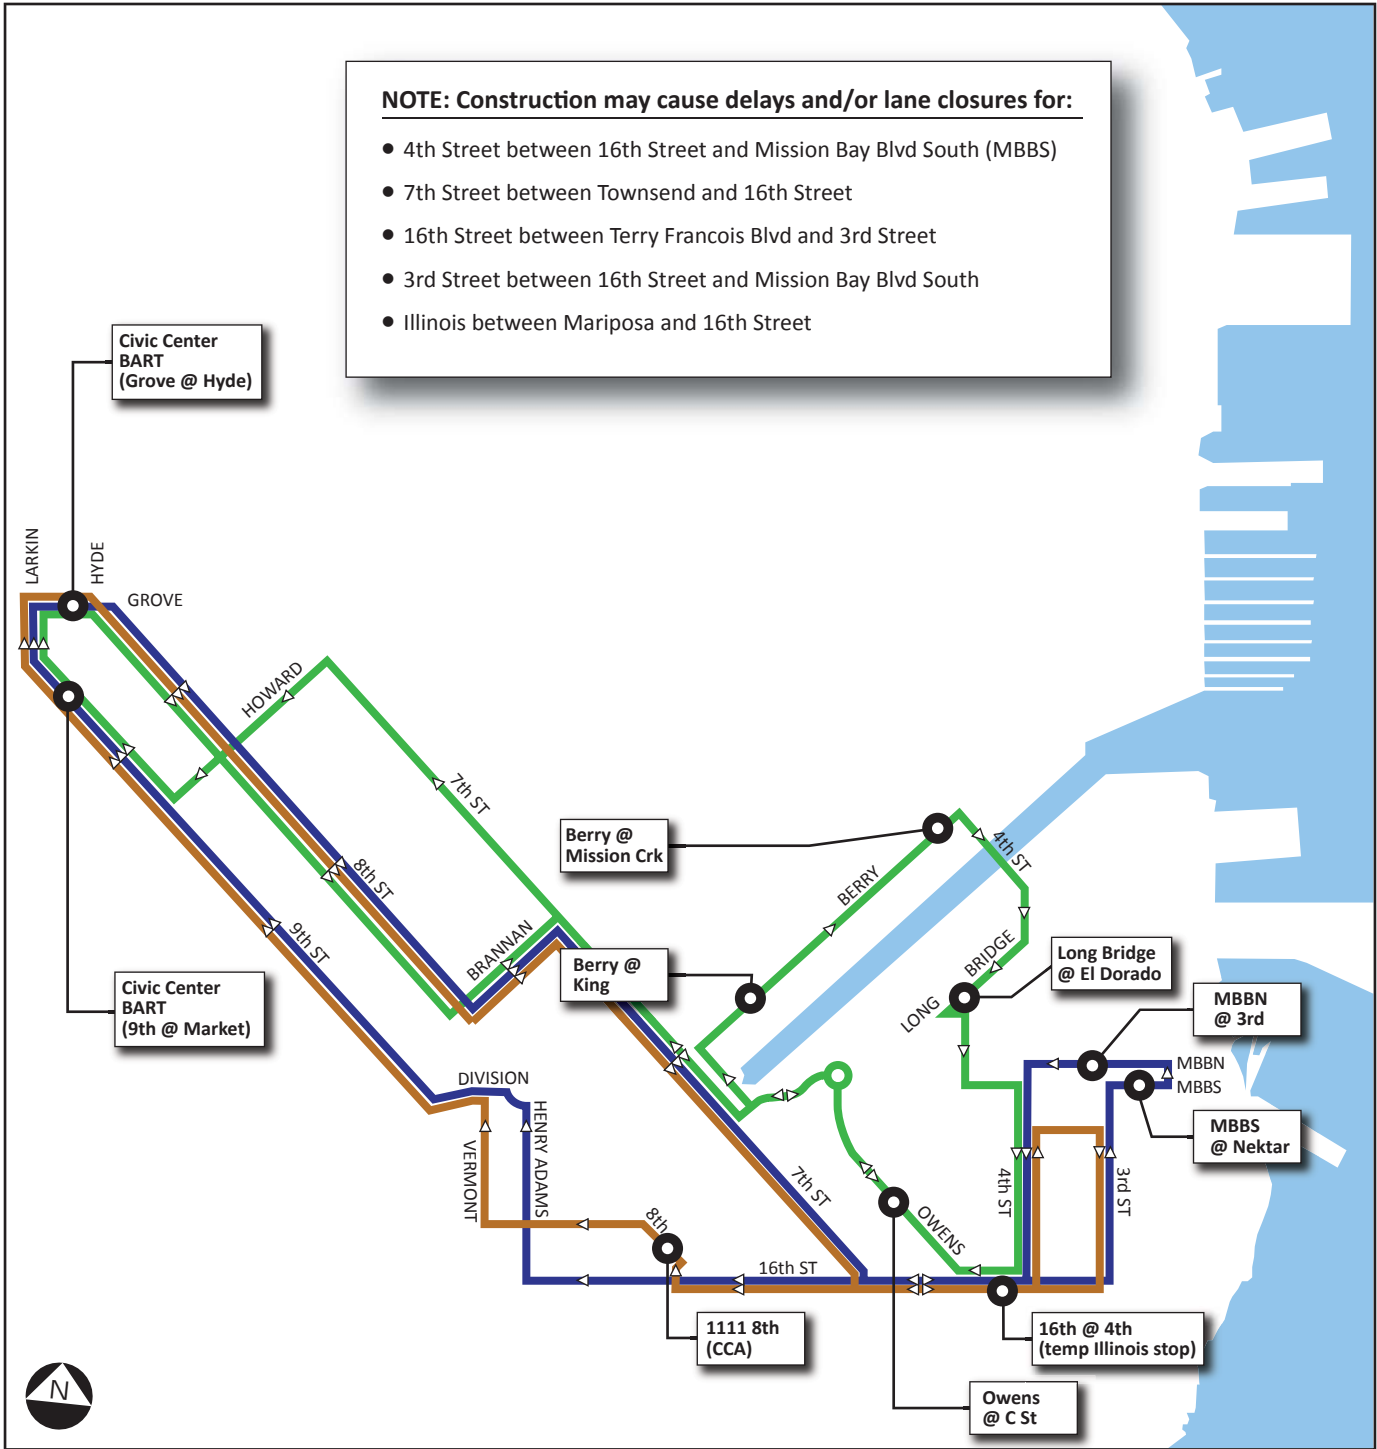

AFTERNOON East, West and South Routes

NOTE: Construction may cause delays and/or lane closures for:

- 4th Street between 16th Street and Mission Bay Blvd South (MBBS)
- 7th Street between Townsend and 16th Street
- 16th Street between Terry Francois Blvd and 3rd Street
- 3rd Street between 16th Street and Mission Bay Blvd South
- Illinois between Mariposa and 16th Street

LEGEND

- East Route
- West Route (Afternoon only; Use Owens/Illinois or TransBay/Caltrain Routes for Morning Service)
- South Route (Afternoon only; Use CCA or Owens/Illinois Routes for Morning Service)

NOTE: PM Loop runs from 7:15pm and 8:30pm