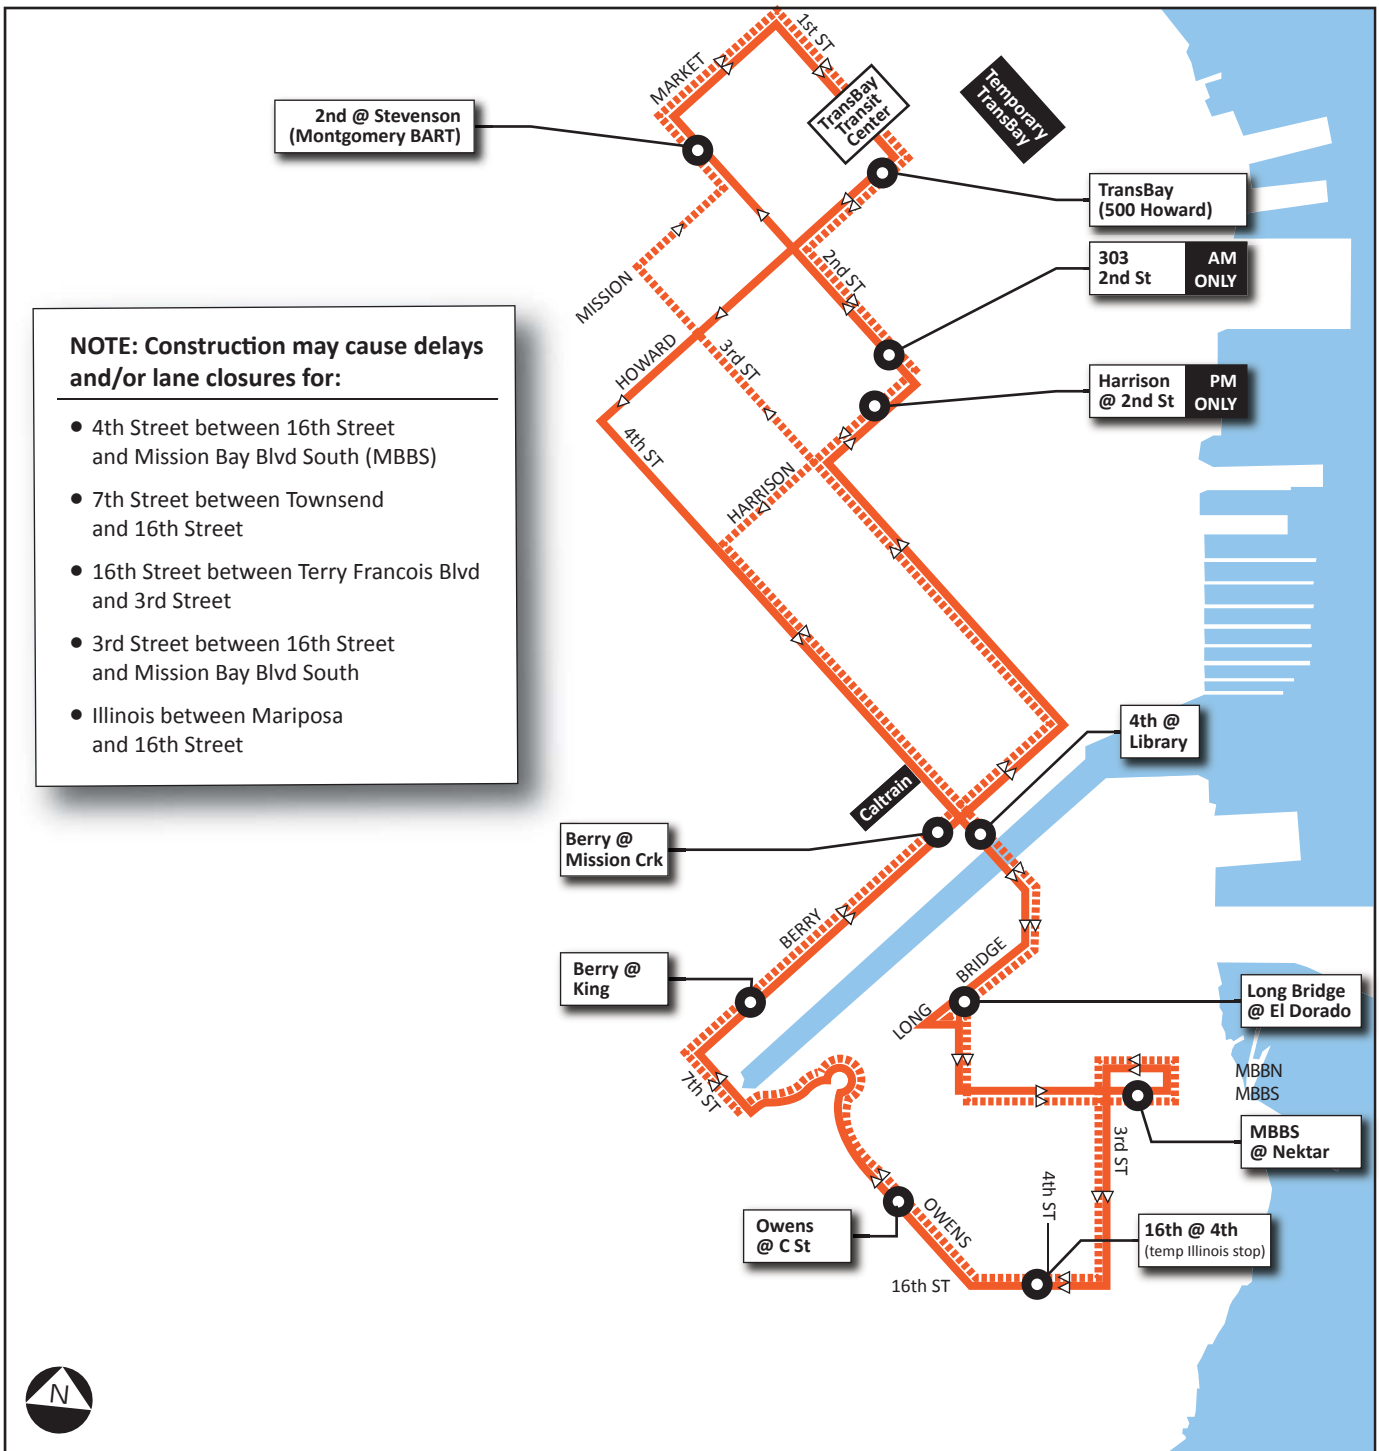

TransBay/Caltrain Route - Morning and Afternoon Service

NOTE: AM route stops at 303 2nd St;
PM route stops at Harrison @ 2nd St.