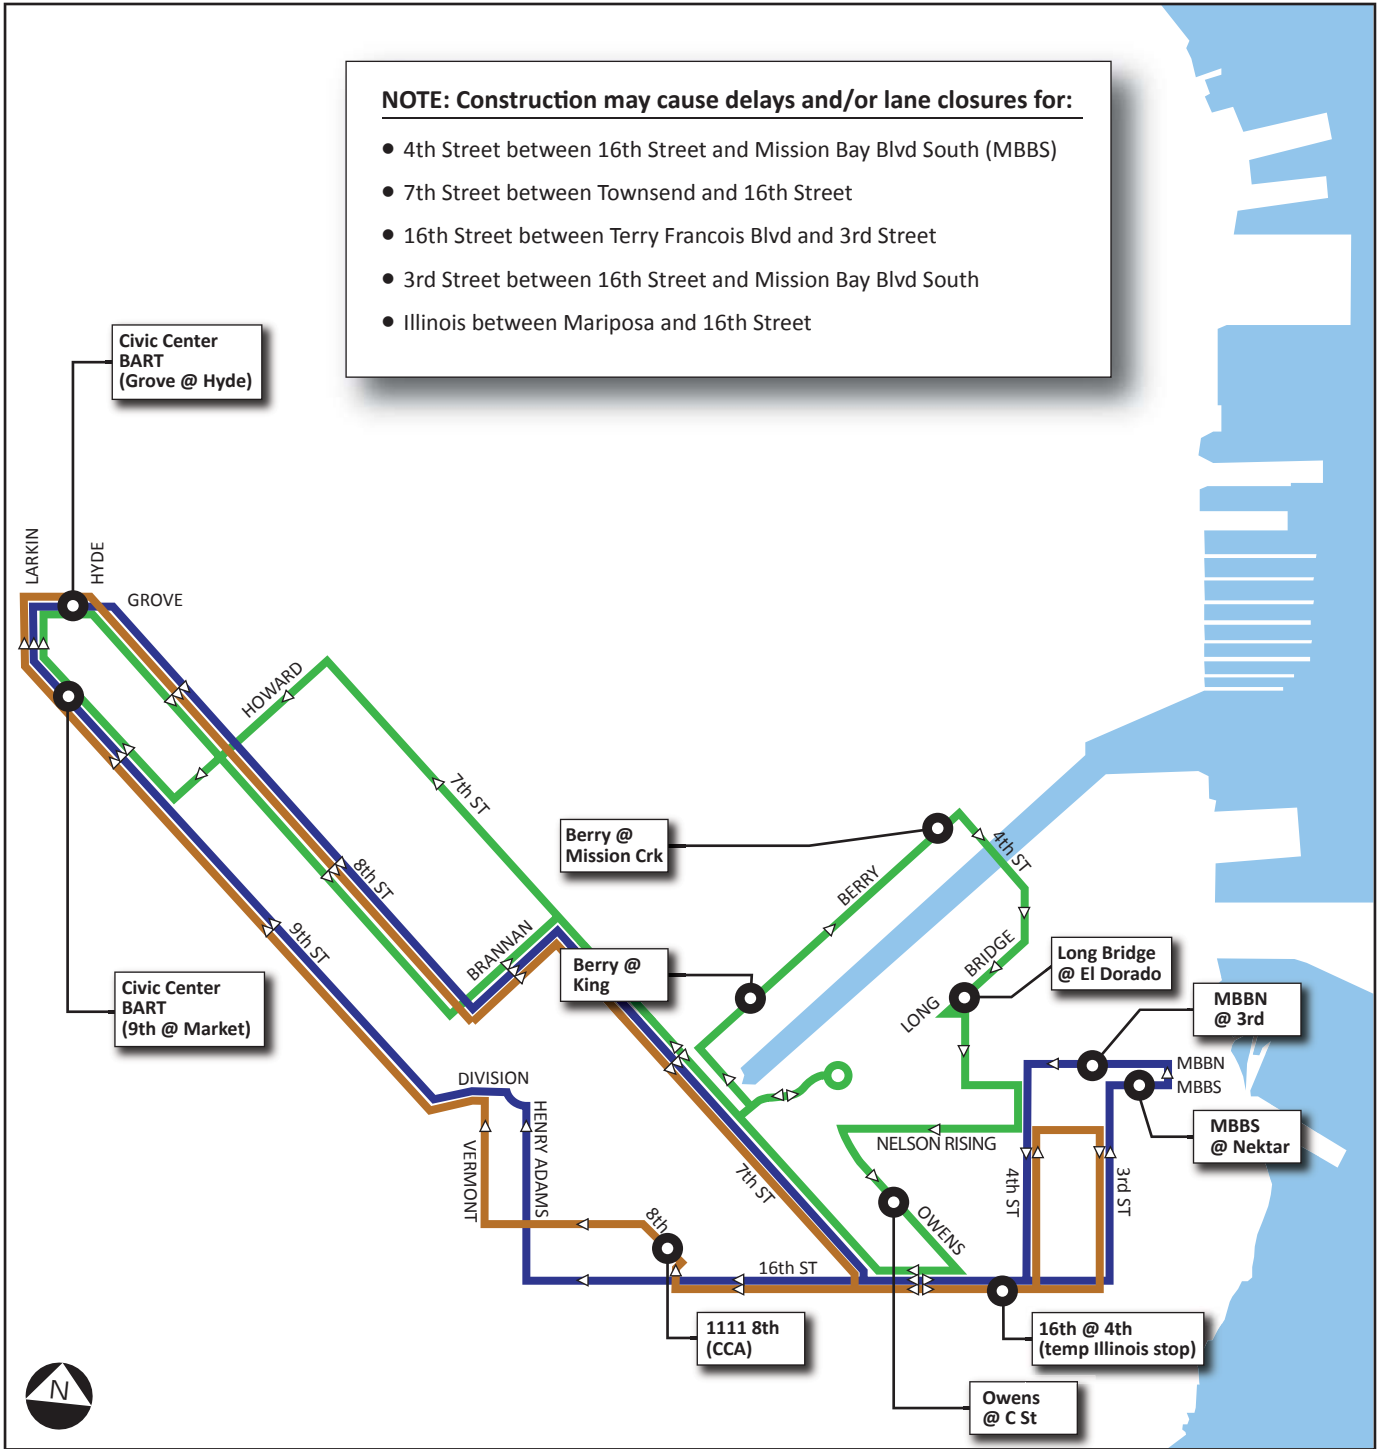

## AFTERNOON East, West and South Routes

**NOTE: Construction may cause delays and/or lane closures for:**

- 4th Street between 16th Street and Mission Bay Blvd South (MBBS)
- 7th Street between Townsend and 16th Street
- 16th Street between Terry Francois Blvd and 3rd Street
- 3rd Street between 16th Street and Mission Bay Blvd South
- Illinois between Mariposa and 16th Street

**LEGEND**

- East Route
- West Route (Afternoon only; Use Owens/Illinois or TransBay/Caltrain Routes for Morning Service)
- South Route (Afternoon only; Use CCA or Owens/Illinois Routes for Morning Service)

NOTE: PM Loop runs from 7:15pm and 8:30pm