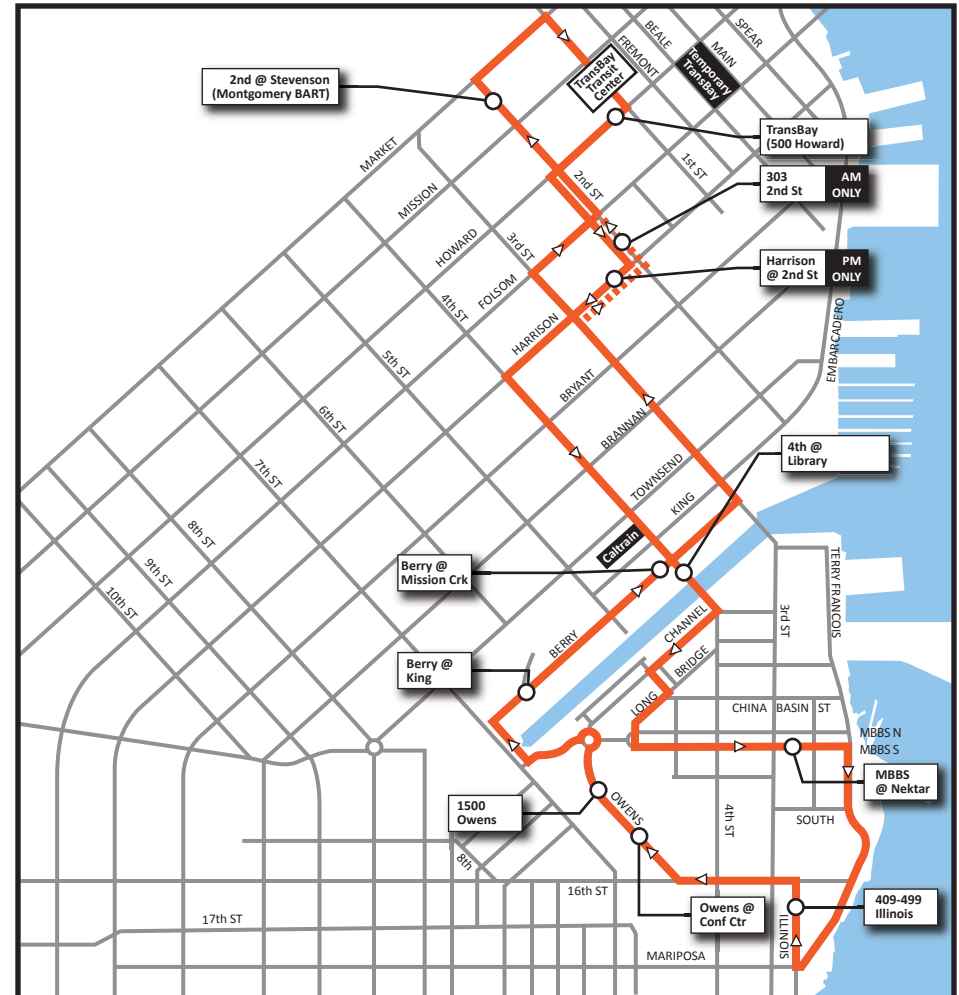

East and Loop B Routes

- LEGEND**
- East Route
 - ⊙ East and Loop B stops

NOTE: Loops run from 6am-7am and 10am-10:30am.

TransBay/Caltrain Route

- LEGEND**
- TransBay/Caltrain Route

NOTE: AM route stops at 303 2nd St;
PM route stops at Harrison @ 2nd St.

| EAST ROUTE | | | |
|------------------------------|------------------|---------------|-------------------------------|
| MORNING SERVICE | | | |
| Lv BART (9th @ Market) | MBBS @ Nektar | MBBN @ 3rd | Arr BART (9th @ Market) |
| -- | -- | 6:58 | 7:09 |
| -- | -- | 7:12 | 7:23 |
| 7:11 | 7:23 | 7:25 | 7:36 |
| -- | -- | 7:34 | 7:45 |
| 7:25 | 7:41 | 7:43 | 7:54 |
| 7:38 | 7:50 | 7:52 | 8:03 |
| 7:47 | 7:59 | 8:01 | 8:12 |
| 7:56 | 8:08 | 8:10 | 8:21 |
| 8:05 | 8:17 | 8:19 | 8:30 |
| 8:14 | 8:26 | 8:28 | 8:39 |
| 8:23 | 8:35 | 8:37 | 8:48 |
| 8:32 | 8:44 | 8:46 | 8:57 |
| 8:41 | 8:53 | 8:55 | 9:06 |
| 8:50 | 9:02 | 9:04 | 9:15 |
| 8:59 | 9:11 | 9:13 | 9:24 |
| 9:08 | 9:20 | 9:22 | 9:33 |
| 9:17 | 9:29 | 9:31 | 9:42 |
| 9:26 | 9:38 | 9:40 | 9:51 |
| 9:35 | 9:47 | 9:49 | 10:00 |
| 9:44 | 9:56 | 9:58 | -- |
| 9:53 | 10:05 | 10:07 | 10:18 |

-- No pickup

For realtime arrivals, visit [MOOVIT](#), [TRANSIT](#) and [GOOGLE MAPS](#) apps.

For more information, visit www.missionbaytma.org

NOTE: Times shown above may vary by +/- 3 minutes of actual arrival/departure times due to traffic conditions.

-- No pickup

* Caltrain passengers: Use these stops

For realtime arrivals, visit [MOOVIT](#), [TRANSIT](#) and [GOOGLE MAPS](#) apps.

For more information, visit www.missionbaytma.org

NOTE: Times shown above may vary by +/- 3 minutes of actual arrival/departure times due to traffic conditions.