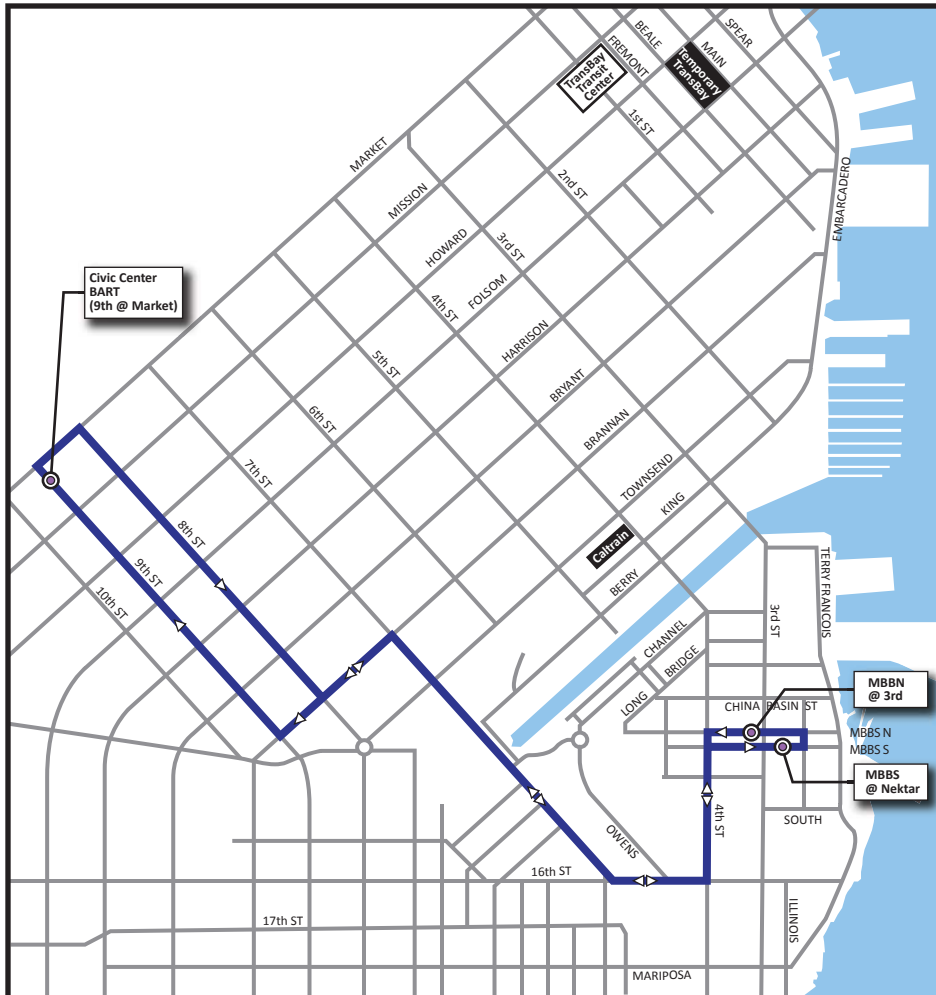

East and Loop B Routes

- LEGEND**
- East Route
 - ⊙ East and Loop B stops

NOTE: Loops run from 6am-7am and 10am-10:30am.

TransBay/Caltrain Route

- LEGEND**
- TransBay/Caltrain Route

NOTE: AM route stops at 303 2nd St;
PM route stops at Harrison @ 2nd St.

| EAST ROUTE | | | |
|------------------------------|------------------|---------------|-------------------------------|
| MORNING SERVICE | | | |
| Lv BART (9th @ Market) | MBBS @ Nektar | MBBN @ 3rd | Arr BART (9th @ Market) |
| -- | -- | 6:58 | 7:09 |
| -- | -- | 7:12 | 7:23 |
| 7:11 | 7:23 | 7:25 | 7:36 |
| -- | -- | 7:34 | 7:45 |
| 7:25 | 7:41 | 7:43 | 7:54 |
| 7:38 | 7:50 | 7:52 | 8:03 |
| 7:47 | 7:59 | 8:01 | 8:12 |
| 7:56 | 8:08 | 8:10 | 8:21 |
| 8:05 | 8:17 | 8:19 | 8:30 |
| 8:14 | 8:26 | 8:28 | 8:39 |
| 8:23 | 8:35 | 8:37 | 8:48 |
| 8:32 | 8:44 | 8:46 | 8:57 |
| 8:41 | 8:53 | 8:55 | 9:06 |
| 8:50 | 9:02 | 9:04 | 9:15 |
| 8:59 | 9:11 | 9:13 | 9:24 |
| 9:08 | 9:20 | 9:22 | 9:33 |
| 9:17 | 9:29 | 9:31 | 9:42 |
| 9:26 | 9:38 | 9:40 | 9:51 |
| 9:35 | 9:47 | 9:49 | 10:00 |
| 9:44 | 9:56 | 9:58 | -- |
| 9:53 | 10:05 | 10:07 | 10:18 |