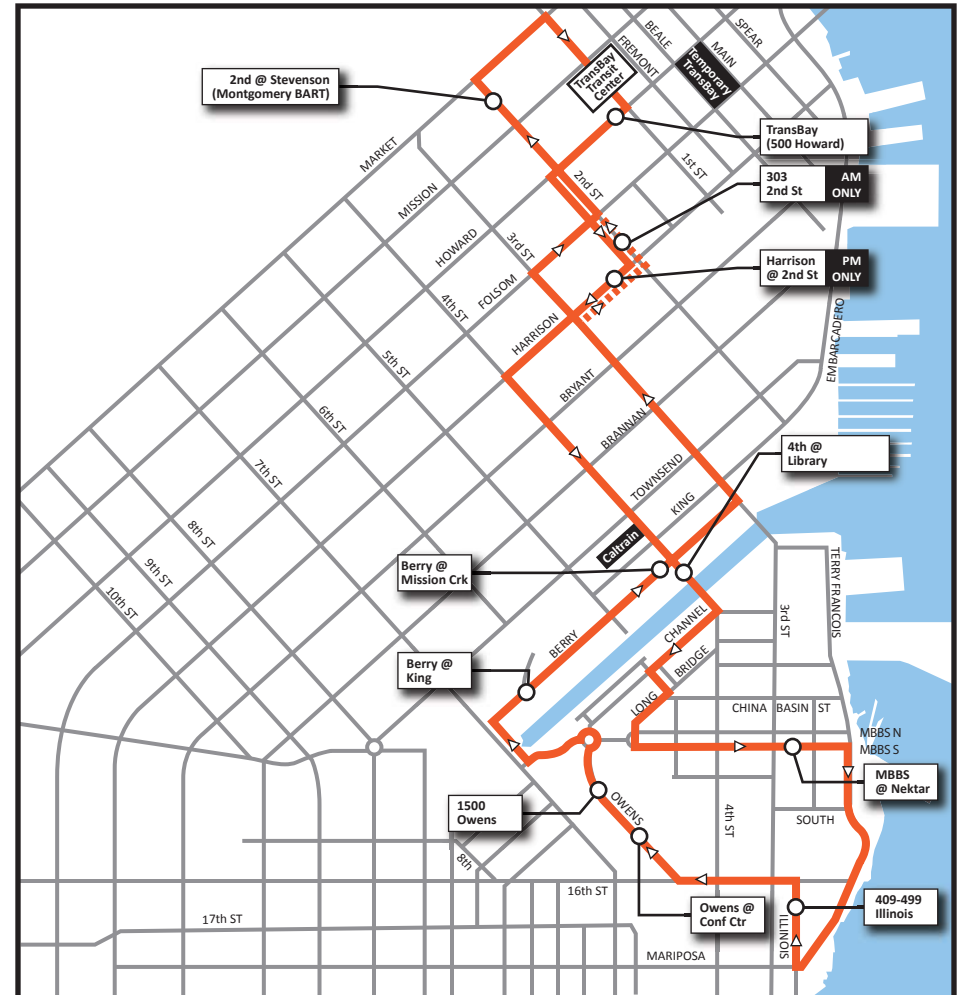

### South and Loop A Routes

- LEGEND**
- South Route
  - South Route and Loop A stop

NOTES: Loops run from 6am-7am and 10am-10:30am.  
 South Route stops at CCA coming from BART in the AM; In the PM, the South Route stops at CCA in the BART-bound direction

### TransBay/Caltrain Route

- LEGEND**
- TransBay/Caltrain Route

NOTE: AM route stops at 303 2nd St;  
 PM route stops at Harrison @ 2nd St.

## Monday - Friday SOUTH & LOOP A Timetables

Effective January 8, 2018

SOUTH ROUTE			
MORNING SERVICE			
Lv BART (9th @ Market)	1111 8th St (CCA)	409-499 Illinois	Arr BART (9th @ Market)
7:20	7:31	7:35	7:49
7:38	7:49	7:53	8:03
7:51	8:02	8:07	8:17
8:05	8:16	8:21	8:31
8:19	8:30	8:35	8:45
8:33	8:44	8:49	8:59
8:47	8:58	9:03	9:13
9:01	9:12	9:17	9:27
9:15	9:26	9:31	9:41
9:29	9:40	9:45	--
9:43	9:54	9:59	--

TRANSBAY ROUTE									
MORNING SERVICE									
Berry @ King	Berry @ Mission Creek*	303 2nd St	2nd @ Stevenson (Montgomery BART)	TransBay (500 Howard)	4th @ Library*	MBBS @ Nektar	409-499 Illinois	Owens @ Conf Ctr	1500 Owens
6:12	6:13	6:21	6:24	6:27	6:39	6:43	6:46	6:49	6:50
6:52	6:53	7:01	7:04	7:07	7:19	7:23	7:26	7:29	7:30
7:32	7:33	7:41	7:44	7:47	7:59	8:04	8:07	8:11	8:12
7:55	7:56	8:04	8:07	8:10	8:24	8:29	8:32	8:36	8:37
8:14	8:15	8:23	8:36	8:39	8:53	8:58	9:01	9:15	9:16
8:39	8:40	8:48	8:51	8:54	9:08	9:13	9:16	--	--
9:18	9:19	9:27	9:30	9:33	9:47	9:52	9:55	--	--